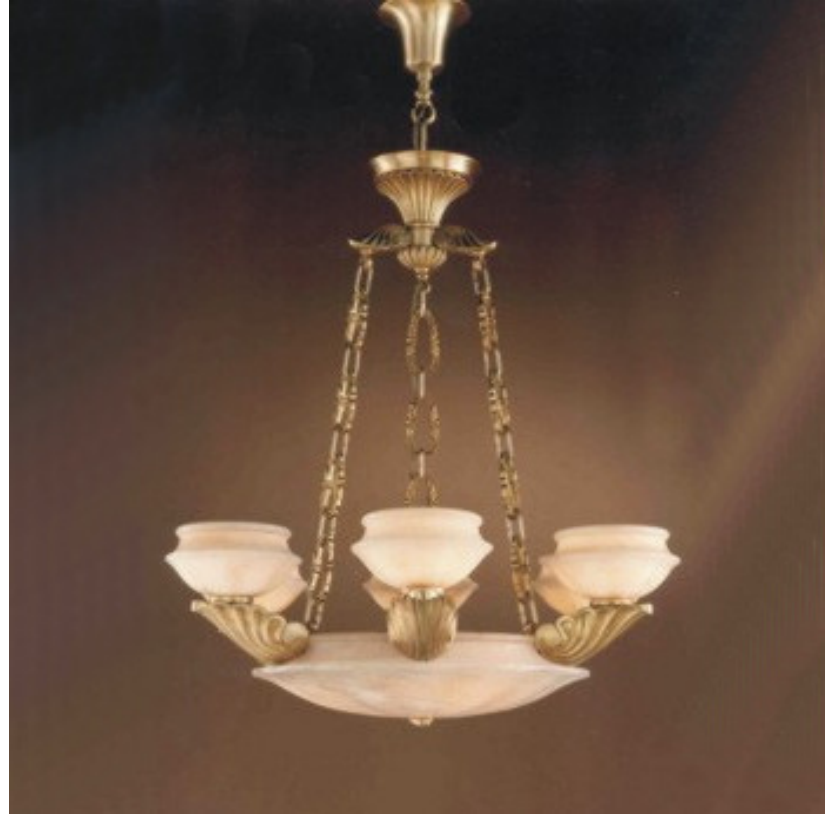

Z_LEON SUSPENSION

Z1271

PROJECT

TYPE

NOTES

QUANTITY

DATE

GENERAL

Series: Z_Leon

Brand: Zanin

Division: Classics

Mounting Type: Suspension

Mounting Location: Ceiling

Subcategory: Chandelier

PHYSICAL

Diameter (mm): 813

Diameter (in): 32

Height (mm): 838

Height (in): 33

Diffuser: Cream Alabaster

Fixture Material: Cast Brass

ELECTRICAL

Number of Lamps: 6 + 3

Lamp Type: LED Retrofit

Lamp Shape: G16.5

Bulb Included: Bulb Not Included

Total Output Wattage (W): 90

Max. Wattage Per Lamp (W): 10

Lamp Base: E26 + E12

Input Voltage (V): 120

Lamp Voltage (V): 120

LED

OPTICAL

RATINGS AND CERTIFICATIONS

Certified By: CSA Certified to UL and CSA Standards

IP rating: IP20